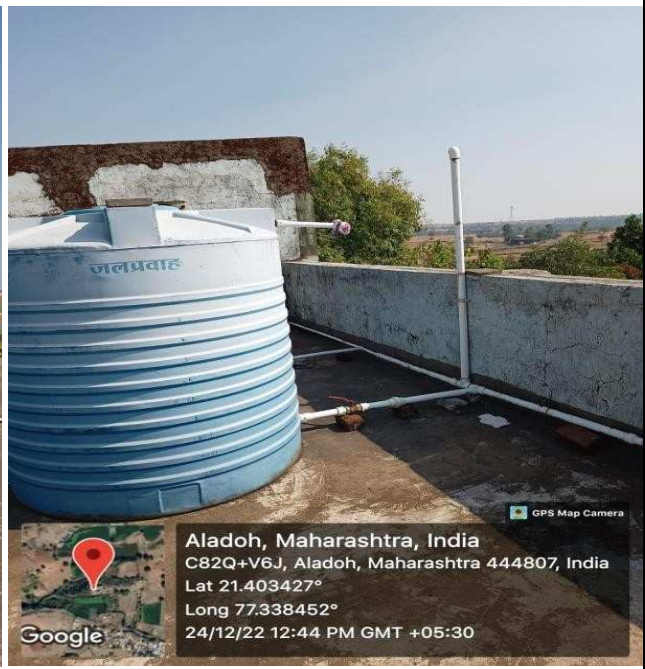

Water conservation facilities available at college campus – Girls Hostel Building.

Water conservation and distribution facilities available at college campus – Girls Hostel Building

Sipna Shikshan Prasark Mandal Amravati's
Arts , Science and Commerce College, Chikhaldara Distt. Amravati

Environmental Consciousness and Sustainability –

7.1.4 – Water Tank

Water Tank for Drinking water at College Campus.

Environmental Consciousness and Sustainability-

7.1.4 – Water Tank

Water Tank for water supply to Girls Hostel at Aladoh Campus.