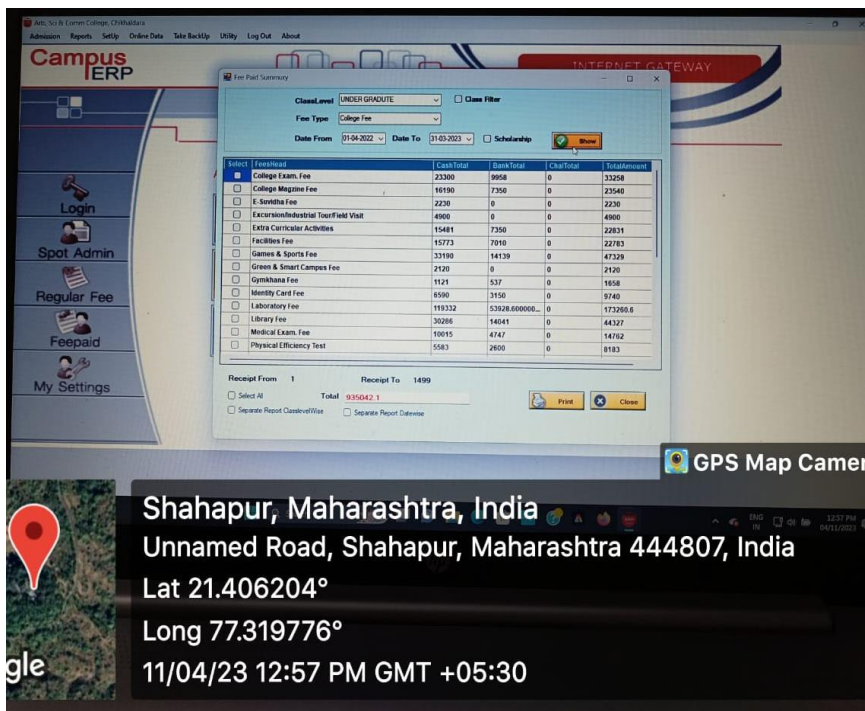

ERP Software For Fee Admission & Fees Management