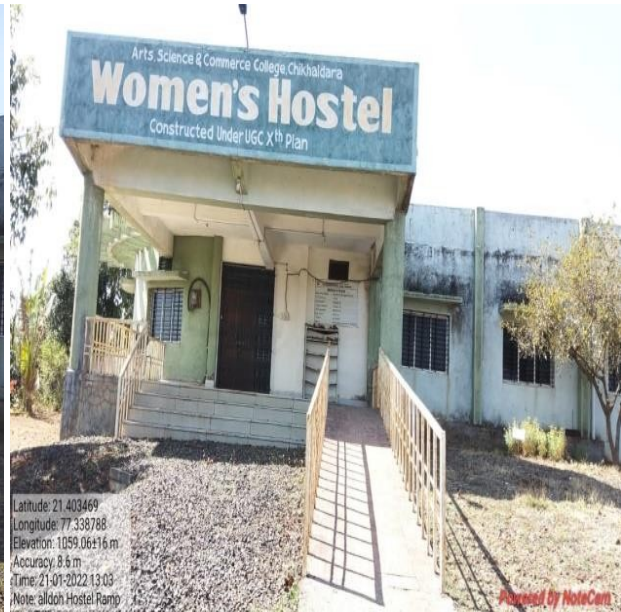

**Sipna Shikshan Prasark Mandal Amravati's
Arts , Science and Commerce College,Chikhaldara Distt. Amravati
Academic Year : 2021-22**

The Institution has disabled-friendly, barrier free environment

Ramp at Women's Hostel campus