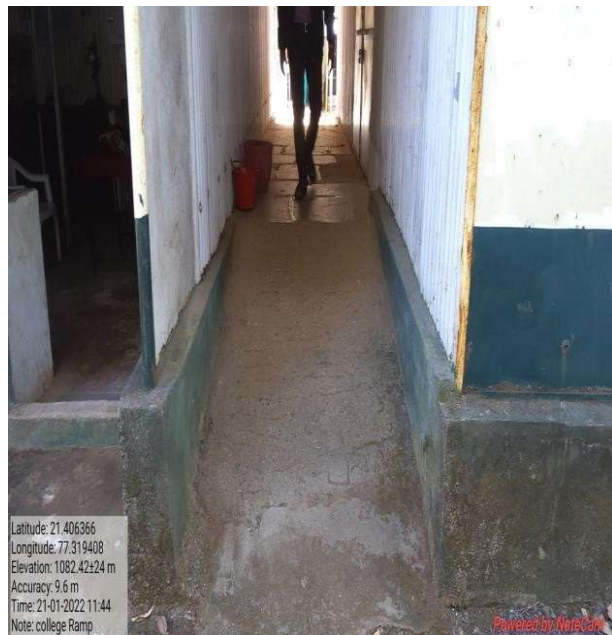

**Sipna Education Society Amravti's
Arts , Science and Commerce College,Chikhaldara Distt. Amravati**

The Institution has disabled-friendly, barrier free environment

Arts, science and commerce college, Chikhaldara- Ramp at College campus