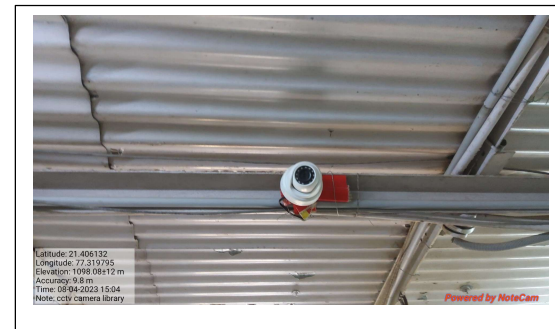

Green campus initiatives include

The institutional initiatives for greening the campus are as follows:

Restricted entry of automobiles

Restricted entry of automobiles

Sipna Shikshan Prasarak Mandal Amravatis
 Arts Science and Commerce College , Chikhaldara
CCTV Camera in College Campus