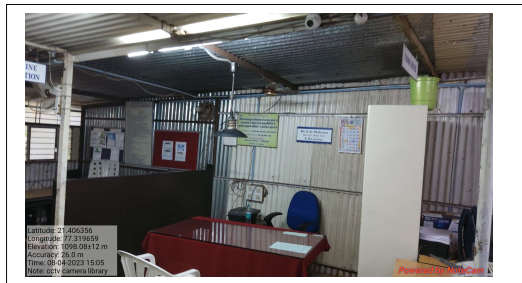

Green campus initiatives include

The institutional initiatives for greening the campus are as follows:

Restricted entry of automobiles

Restricted entry of automobiles

Sipna Shikshan Prasarak Mandal Amravatis
 Arts Science and Commerce College , Chikhaldara
CCTV Camera in College Campus