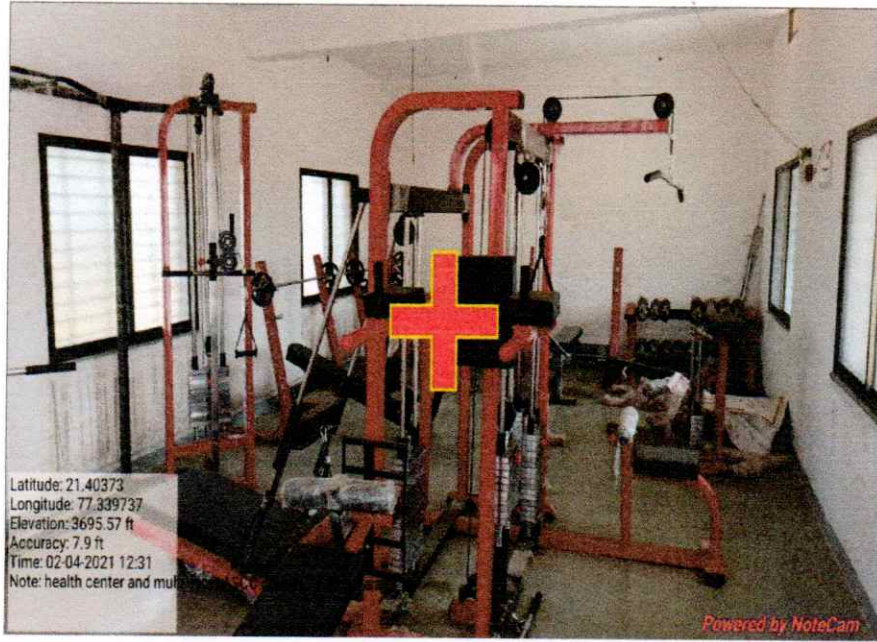

Badminton Indoor hall , GSSM, Chikhaldara

Badminton Court, Indoor hall , GSSM, Chikhaldara

MYL

Principal
Arts, Science & Commerce College,
Chikhaldara Dist. Amravati

Latitude: 21.40373
Longitude: 77.339737
Elevation: 3695.57 ft
Accuracy: 7.9 ft
Time: 02-04-2021 12:31
Note: health center and multi