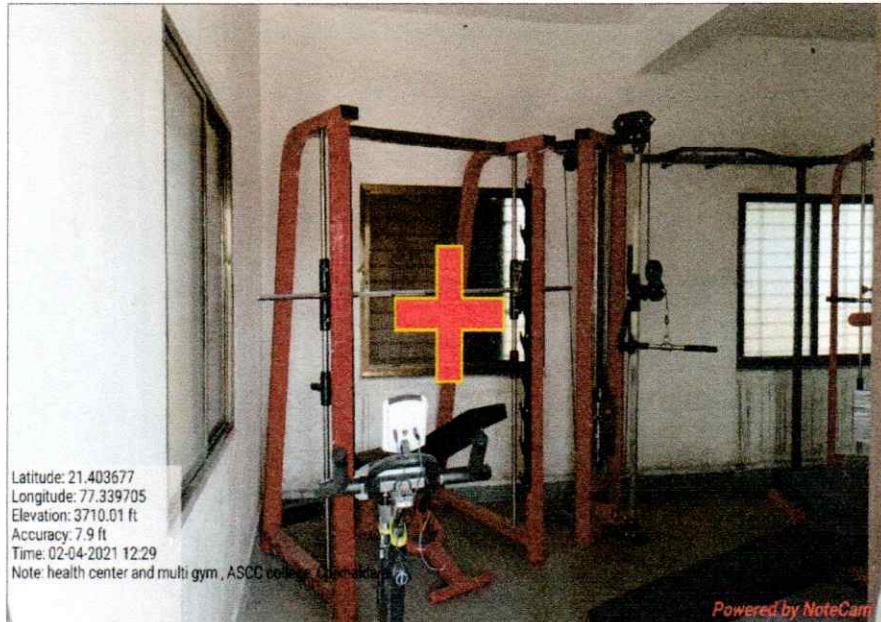

Sipna Shikshan Prasarak Mandal, Amravati's,
Arts, Science And Commerce College, Chikhaldara
Department Of Physical Education And Sports

Multi Gym(indoor), Aladoh, Proposed Site, Chikhaldara