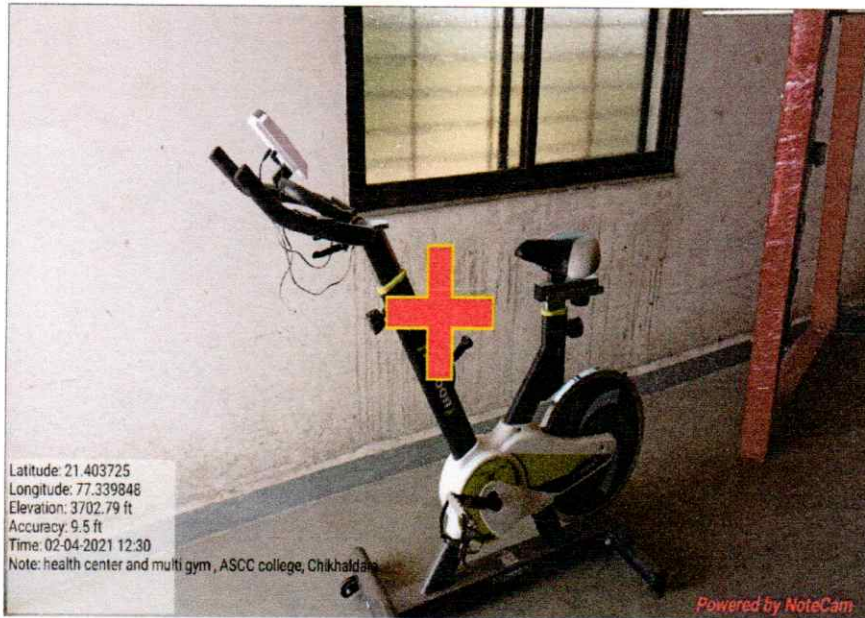

Badminton Indoor hall , GSSM, Chikhaldara

Badminton Court, Indoor hall , GSSM, Chikhaldara

MYL

Principal
Arts, Science & Commerce College,
Chikhaldara Dist. Amravati

Latitude: 21.40373
Longitude: 77.339737
Elevation: 3695.57 ft
Accuracy: 7.9 ft
Time: 02-04-2021 12:31
Note: health center and multi

Powered by NoteCam

Multi Gym(indoor), Aladoh, Proposed Site, Chikhaldara

Latitude: 21.403725
Longitude: 77.339848
Elevation: 3702.79 ft
Accuracy: 9.5 ft
Time: 02-04-2021 12:30
Note: health center and multi gym , ASCC college, Chikhaldara