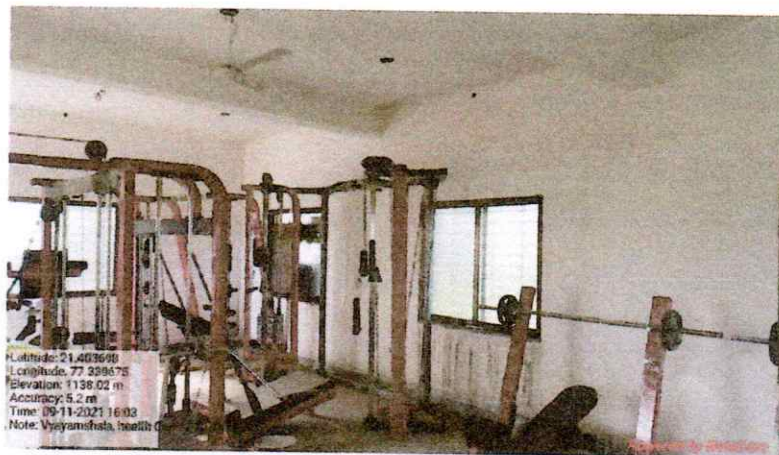

Multi Gym(indoor), Aladoh, Proposed Site, Chikhaldara