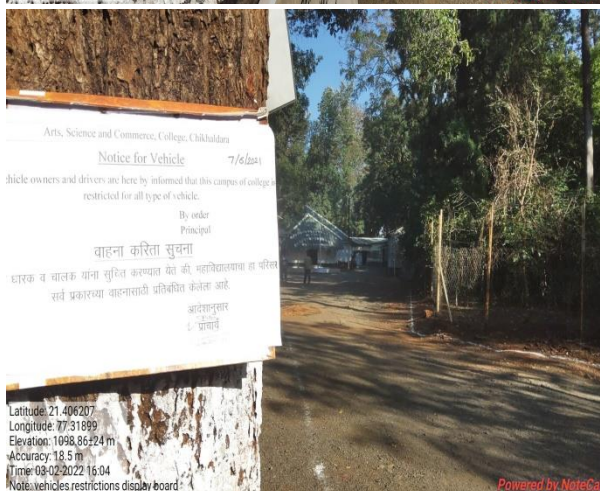

Women's Hostel campus Eco Pathway

College campus Eco Pathway

Sipna Shikshan Prasark Mandal Amravati's
Arts, Science and Commerce College Chikhaldara Distt. Amravati

Green campus initiatives include

The institutional initiatives for greening the campus are as follows:

Restricted entry of automobiles

Restricted entry of automobiles

**Sipna Shikshan Prasark Mandal Amravati's
Arts , Science and Commerce College,Chikhaldara Distt. Amravati
Green campus initiatives include**